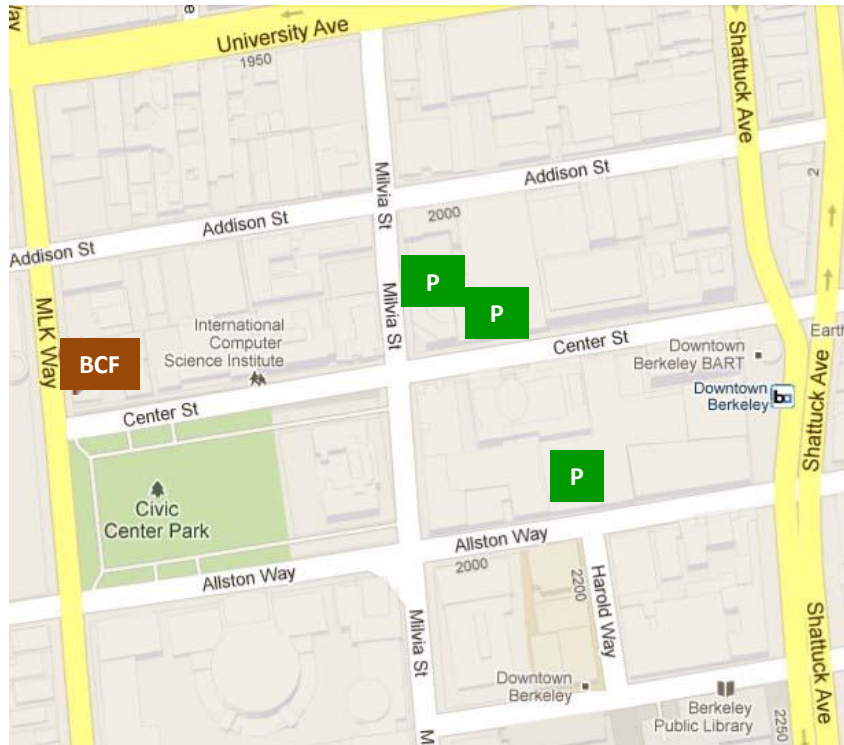

How to Get to the Berkeley Community Fund

BCF's office is in the YMCA-PGE Youth Center, 2111 Martin Luther King Jr. Way, across from Berkeley's Civic Center Park. It is easily accessible by AC Transit or BART. Several public parking garages are also nearby. There is ample on-street metered parking nearby, but most of the nearby spaces have 1-hour time limits and are strictly enforced.

Center Street Garage

2025 Center St.
(between Milvia and Shattuck)

Allston Way Garage

2061 Allston Way
(between Milvia and Shattuck)

Milvia Street Surface Lot

2109 Milvia St.
(between Addison and Center)

AC Transit

Major AC Transit routes F, 1, 1R, 7, 12, 18, 25, 49, 51B, 52, 65, 67, 88, 604, 605, 800, 851 stop nearby.

BART

The Downtown Berkeley BART station on Shattuck is two blocks from our office.